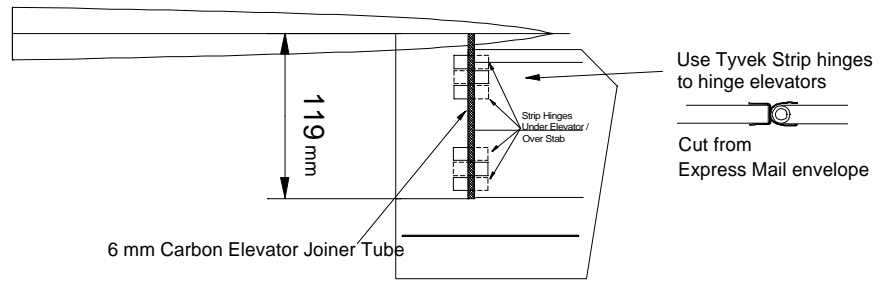

Please Note: The wing skin is shipped 36" long. The Edge wing is designed to be 34" long.
 Please cut the wing skin to 34" before building the wing!
 The 2" left over strip is used to reinforce servo mounting locations on the wing skin and fuse side.

All Dimensions in mm
 www.funplanes.com Edge 540