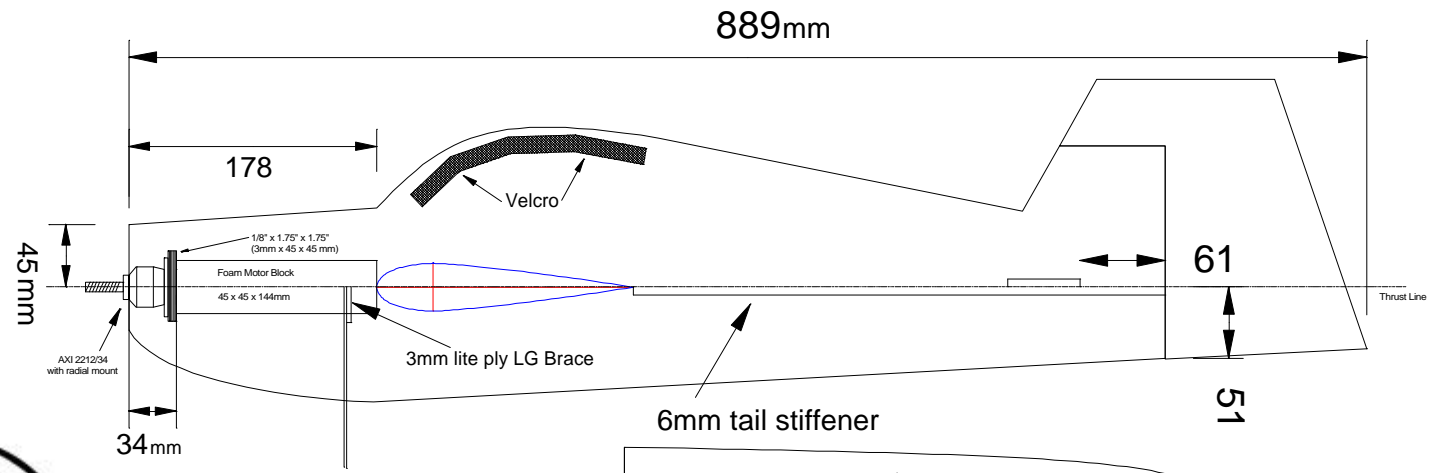

Please Note: The wing skin is shipped 36" long. The Edge wing is designed to be 34" long.
 Please cut the wing skin to 34" before building the wing!
 The 2" left over strip is used to reinforce servo mounting locations on the wing skin and fuse side.

All Dimensions in mm
 www.funplanes.com Edge 540