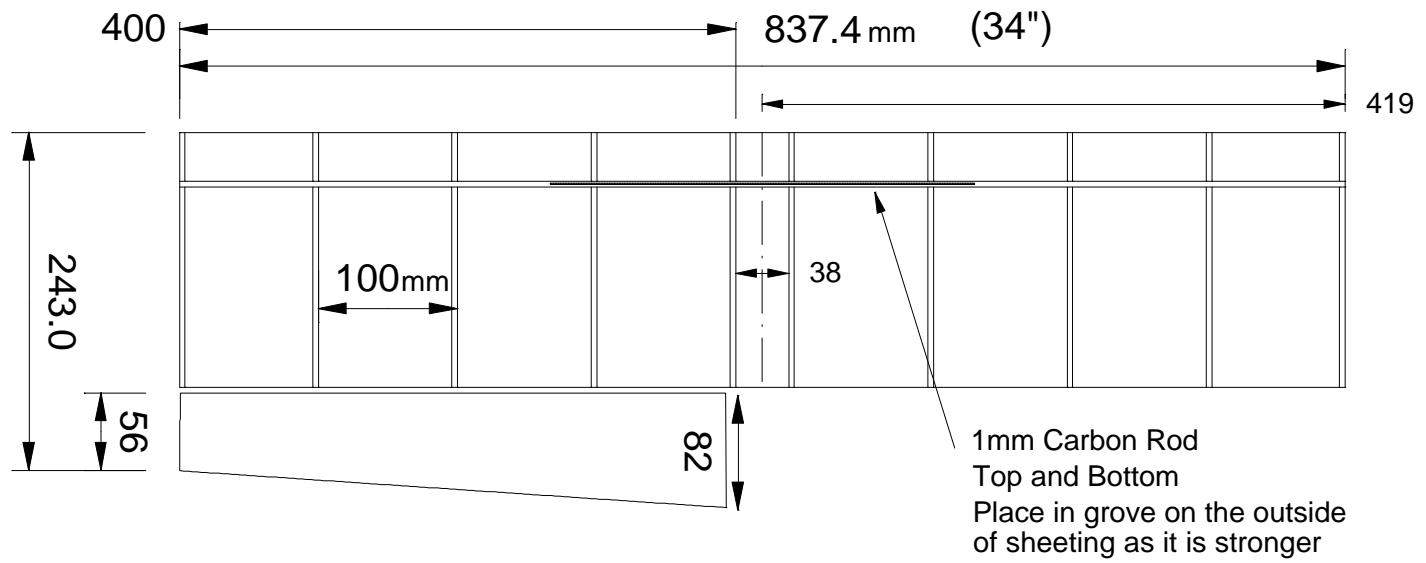

Please Note: The wing skin is shipped 36" long. The Edge wing is designed to be 34" long.
 Please cut the wing skin to 34" before building the wing!
 The 2" left over strip is used to reinforce servo mounting locations on the wing skin and fuse side.

All Dimensions in mm
 www.funplanes.com Edge 540